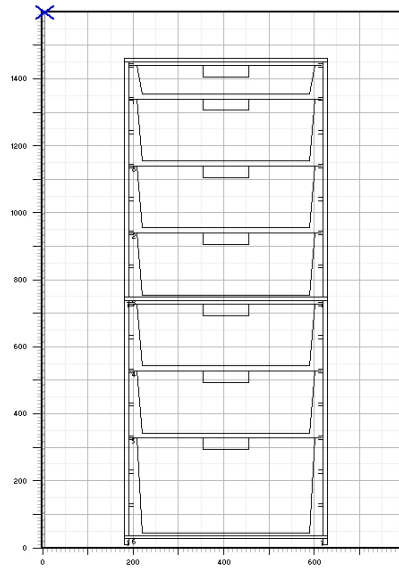

The Wardrobe Man with **elfa**®

A simple solution to a messy problem

sales@wardrobeman.com.au
www.wardrobeman.com.au

Lynda Harrison
wardrobeman.com.au
Phone: 0414 307 364
Fax: (08) 9387 6010

The Classic White Drawers now come in a sensational mesh look. Displayed in a fourteen runner frame. (Two seven runner frames joined.) The mesh drawers allows you to store smaller items in the drawers. The drawer has an elegant design and a practical handle.

Item Number	Description	Colour	No
145190	Basket System 45-1 Runner Mesh 427*527*H85mm	White	1
145290	Basket System 45-2 Runner Mesh 427*527*H185mm	White	5
145390	Basket System 45-3 Runner Mesh 427*527*H285mm	White	1
200713	Side of Frames Pair 7 Runners White H740*D540mm	White	2
204014	Crossbars 45 Basic Set White	White	1
214014	Crossbars 45 Adding Set White	White	1
222714	Frame Feet	White	1
225912	In and Out Stop Four Per Pack	White	4