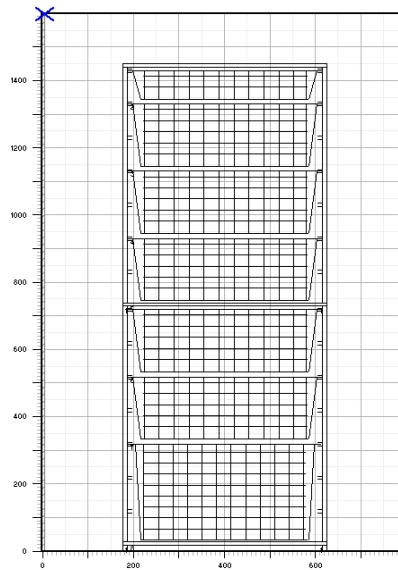

**The Classic White Drawers.** Displayed in a fourteen runner frame. (Two seven runner frames joined.) Our wire drawers allow air to flow freely and keep clothes, linen and textiles looking and feeling fresh.

Item Number	Description	Colour	No
145110	Basket System 45-1 Runner 427*527*H85mm	White	1
145210	Basket System 45-2 Runner 427*527*H185mm	White	5
145310	Basket System 45-3 Runner 427*527*H285mm	White	1
200713	Side of Frames Pair 7 Runners White H740*D540mm	White	2
204014	Crossbars 45 Basic Set White	White	1
214014	Crossbars 45 Adding Set White	White	1
222714	Frame Feet	White	1
225912	In and Out Stop Four Per Pack	White	4