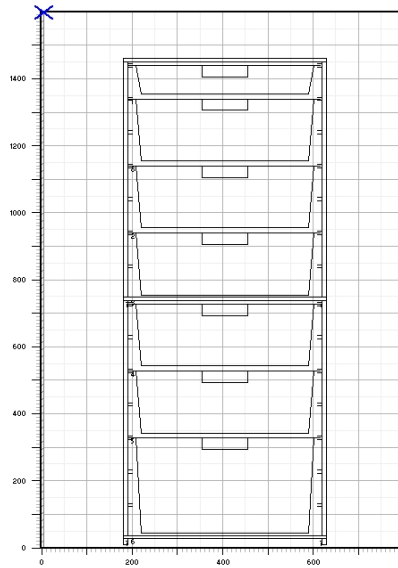

The Wardrobe Man with elfa®

A simple solution to a messy problem

sales@wardrobeman.com.au
www.wardrobeman.com.au

Lynda Harrison
wardrobeman.com.au
Phone: 0414 307 364
Fax: (08) 9387 6010

The **Platinum mesh** drawers are an attractive and modern look. . Displayed in a fourteen runner frame. Two seven runner frames joined. The mesh drawers allows you to store smaller items in the drawers. The drawer has an elegant design and a practical handle. This solution consists of a one runner drawer, 5 two runner drawers and a three runner for all those bulky items.

Item Number	Description	Colour	No
145188	Basket System 45-1 Runner Mesh 427*527*H85mm	Platinum	1
145288	Basket System 45-2 Runner Mesh 427*527*H185mm	Platinum	5
145388	Basket System 45-3 Runner Mesh 427*527*H285mm	Platinum	1
200783	Side of Frames Pair 7 Runners Platinum H740*D540mm	Platinum	2
204084	Crossbars 45 Basic Set Platinum	Platinum	1
222724	Frame Feet 4 Pack Black	Black	1
225922	In/Out Stop set of 4	Black	4